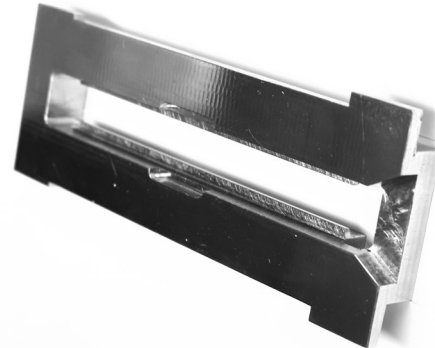

M.2 SOLID STATE DRIVE (SSD) ADAPTER for the CRUNCH 250

**Using the M.2 SSD Adapter with the CRUNCH 250
ensures secure destruction.**

FEATURES

- Destroys M.2 SSD's to a high security level ✓
- Crushes an SSD in only 9 Seconds ✓
- Quiet, Office friendly design ✓
- Easy to operate with built in safety features ✓
- DIN 66399 Security Level: E-1 ✓

OPERATION

The M.2 SSD adaptor slots into the Crunch 250 when installed with the 2.5 inch (laptop) guides. Place the M.2 SSD board in the adaptor and press the green destroy button to commence the cycle.