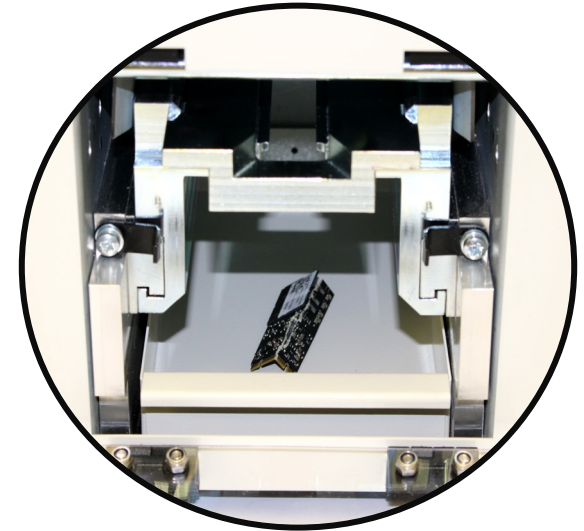

M.2 SOLID STATE DRIVE (SSD) ADAPTER for the CRUNCH 250

**Using the M.2 SSD Adapter with the CRUNCH 250
ensures secure destruction.**

FEATURES

- Destroys M.2 SSD's to a high security level ✓
- Crushes an SSD in only 9 Seconds ✓
- Quiet, Office friendly design ✓
- Easy to operate with built in safety features ✓
- DIN 66399 Security Level: E-1 ✓

OPERATION

The M.2 SSD adaptor slots into the Crunch 250 when installed with the 2.5 inch (laptop) guides. Place the M.2 SSD board in the adaptor and press the green destroy button to commence the cycle.