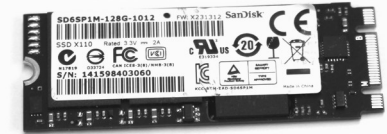

M.2 SOLID STATE DRIVE (SSD) ADAPTER for the CRUNCH 250

**Using the M.2 SSD Adapter with the CRUNCH 250
ensures secure destruction.**

FEATURES

- Destroys M.2 SSD's to a high security level ✓
- Crushes an SSD in only 9 Seconds ✓
- Quiet, Office friendly design ✓
- Easy to operate with built in safety features ✓
- DIN 66399 Security Level: E-1 ✓

OPERATION

The M.2 SSD adaptor slots into the Crunch 250 when installed with the 2.5 inch (laptop) guides. Place the M.2 SSD board in the adaptor and press the green destroy button to commence the cycle.